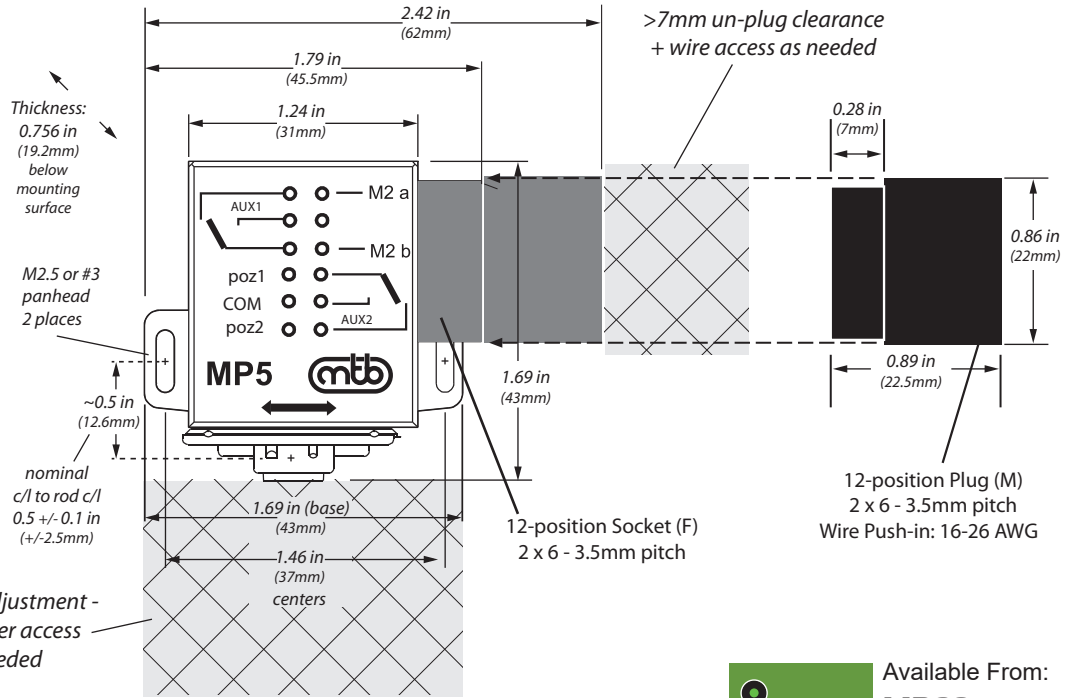

Mounting Template

MTB MP5 Advanced Switch Motor Mounting & Dimensions 1:1 Full Size

Available From:
MRCS

www.modelrailroadcontrolsystems.com

2017-01 r4

© 2017 MTB [CZ] & TT-West [US]

Mounting Template

MTB MP5 Advanced Switch Motor Mounting & Dimensions 1:1 Full Size

Available From:
MRCS

www.modelrailroadcontrolsystems.com

2017-01 r4

© 2017 MTB [CZ] & TT-West [US]