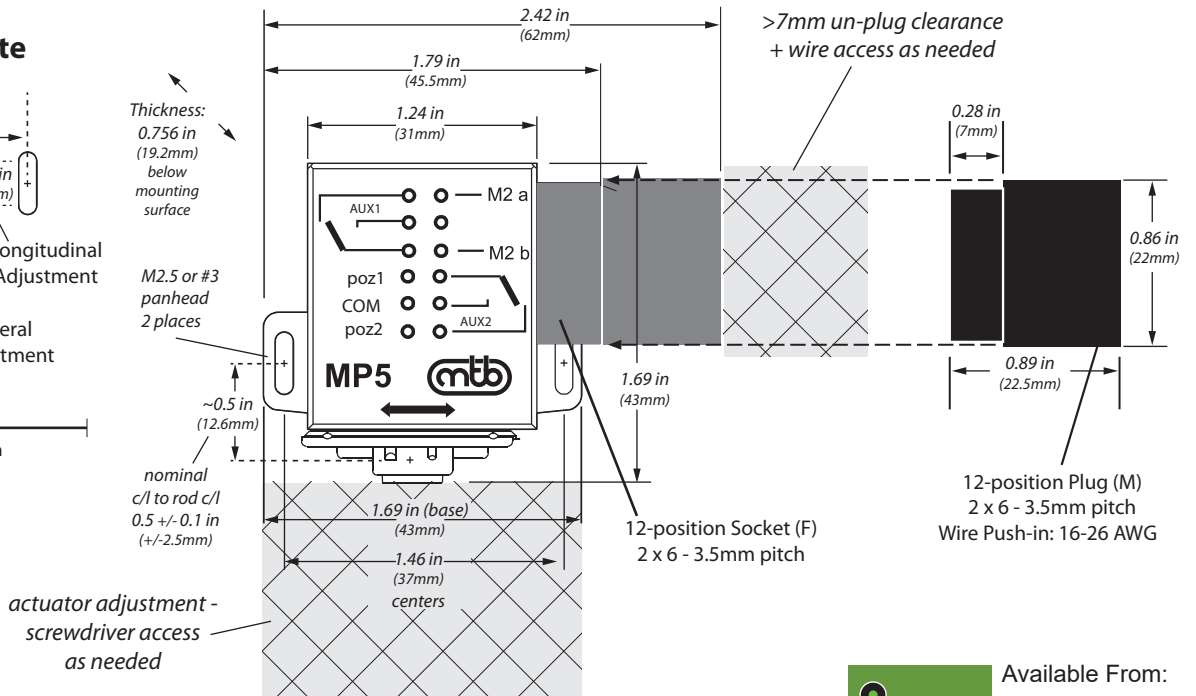

Mounting Template

MTB MP5 Advanced Switch Motor Mounting & Dimensions 1:1 Full Size

Available From:
MRCS

www.modelrailroadcontrolsystems.com

2017-01 r4

© 2017 MTB [CZ] & TT-West [US]

Mounting Template

MTB MP5 Advanced Switch Motor Mounting & Dimensions 1:1 Full Size

Available From:
MRCS

www.modelrailroadcontrolsystems.com

2017-01 r4

© 2017 MTB [CZ] & TT-West [US]