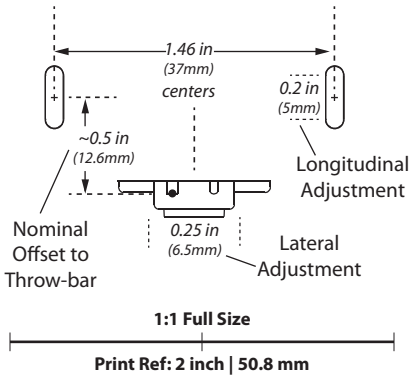

Mounting Template

MTB MP5 Advanced Switch Motor Mounting & Dimensions 1:1 Full Size

Available From:
MRCS

www.modelrailroadcontrolsystems.com

2017-01 r4

© 2017 MTB [CZ] & TT-West [US]

Mounting Template

MTB MP5 Advanced Switch Motor Mounting & Dimensions 1:1 Full Size