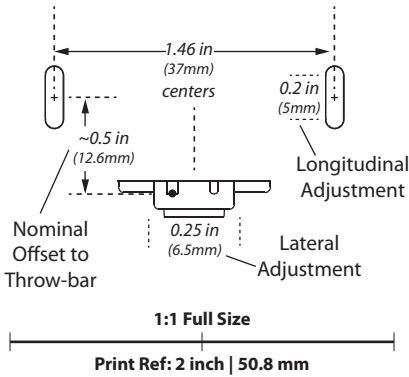

Mounting Template

MTB MP5 Advanced Switch Motor Mounting & Dimensions 1:1 Full Size

Available From:
MRCS

www.modelrailroadcontrolsystems.com

2017-01 r4

© 2017 MTB [CZ] & TT-West [US]

Mounting Template

MTB MP5 Advanced Switch Motor Mounting & Dimensions 1:1 Full Size